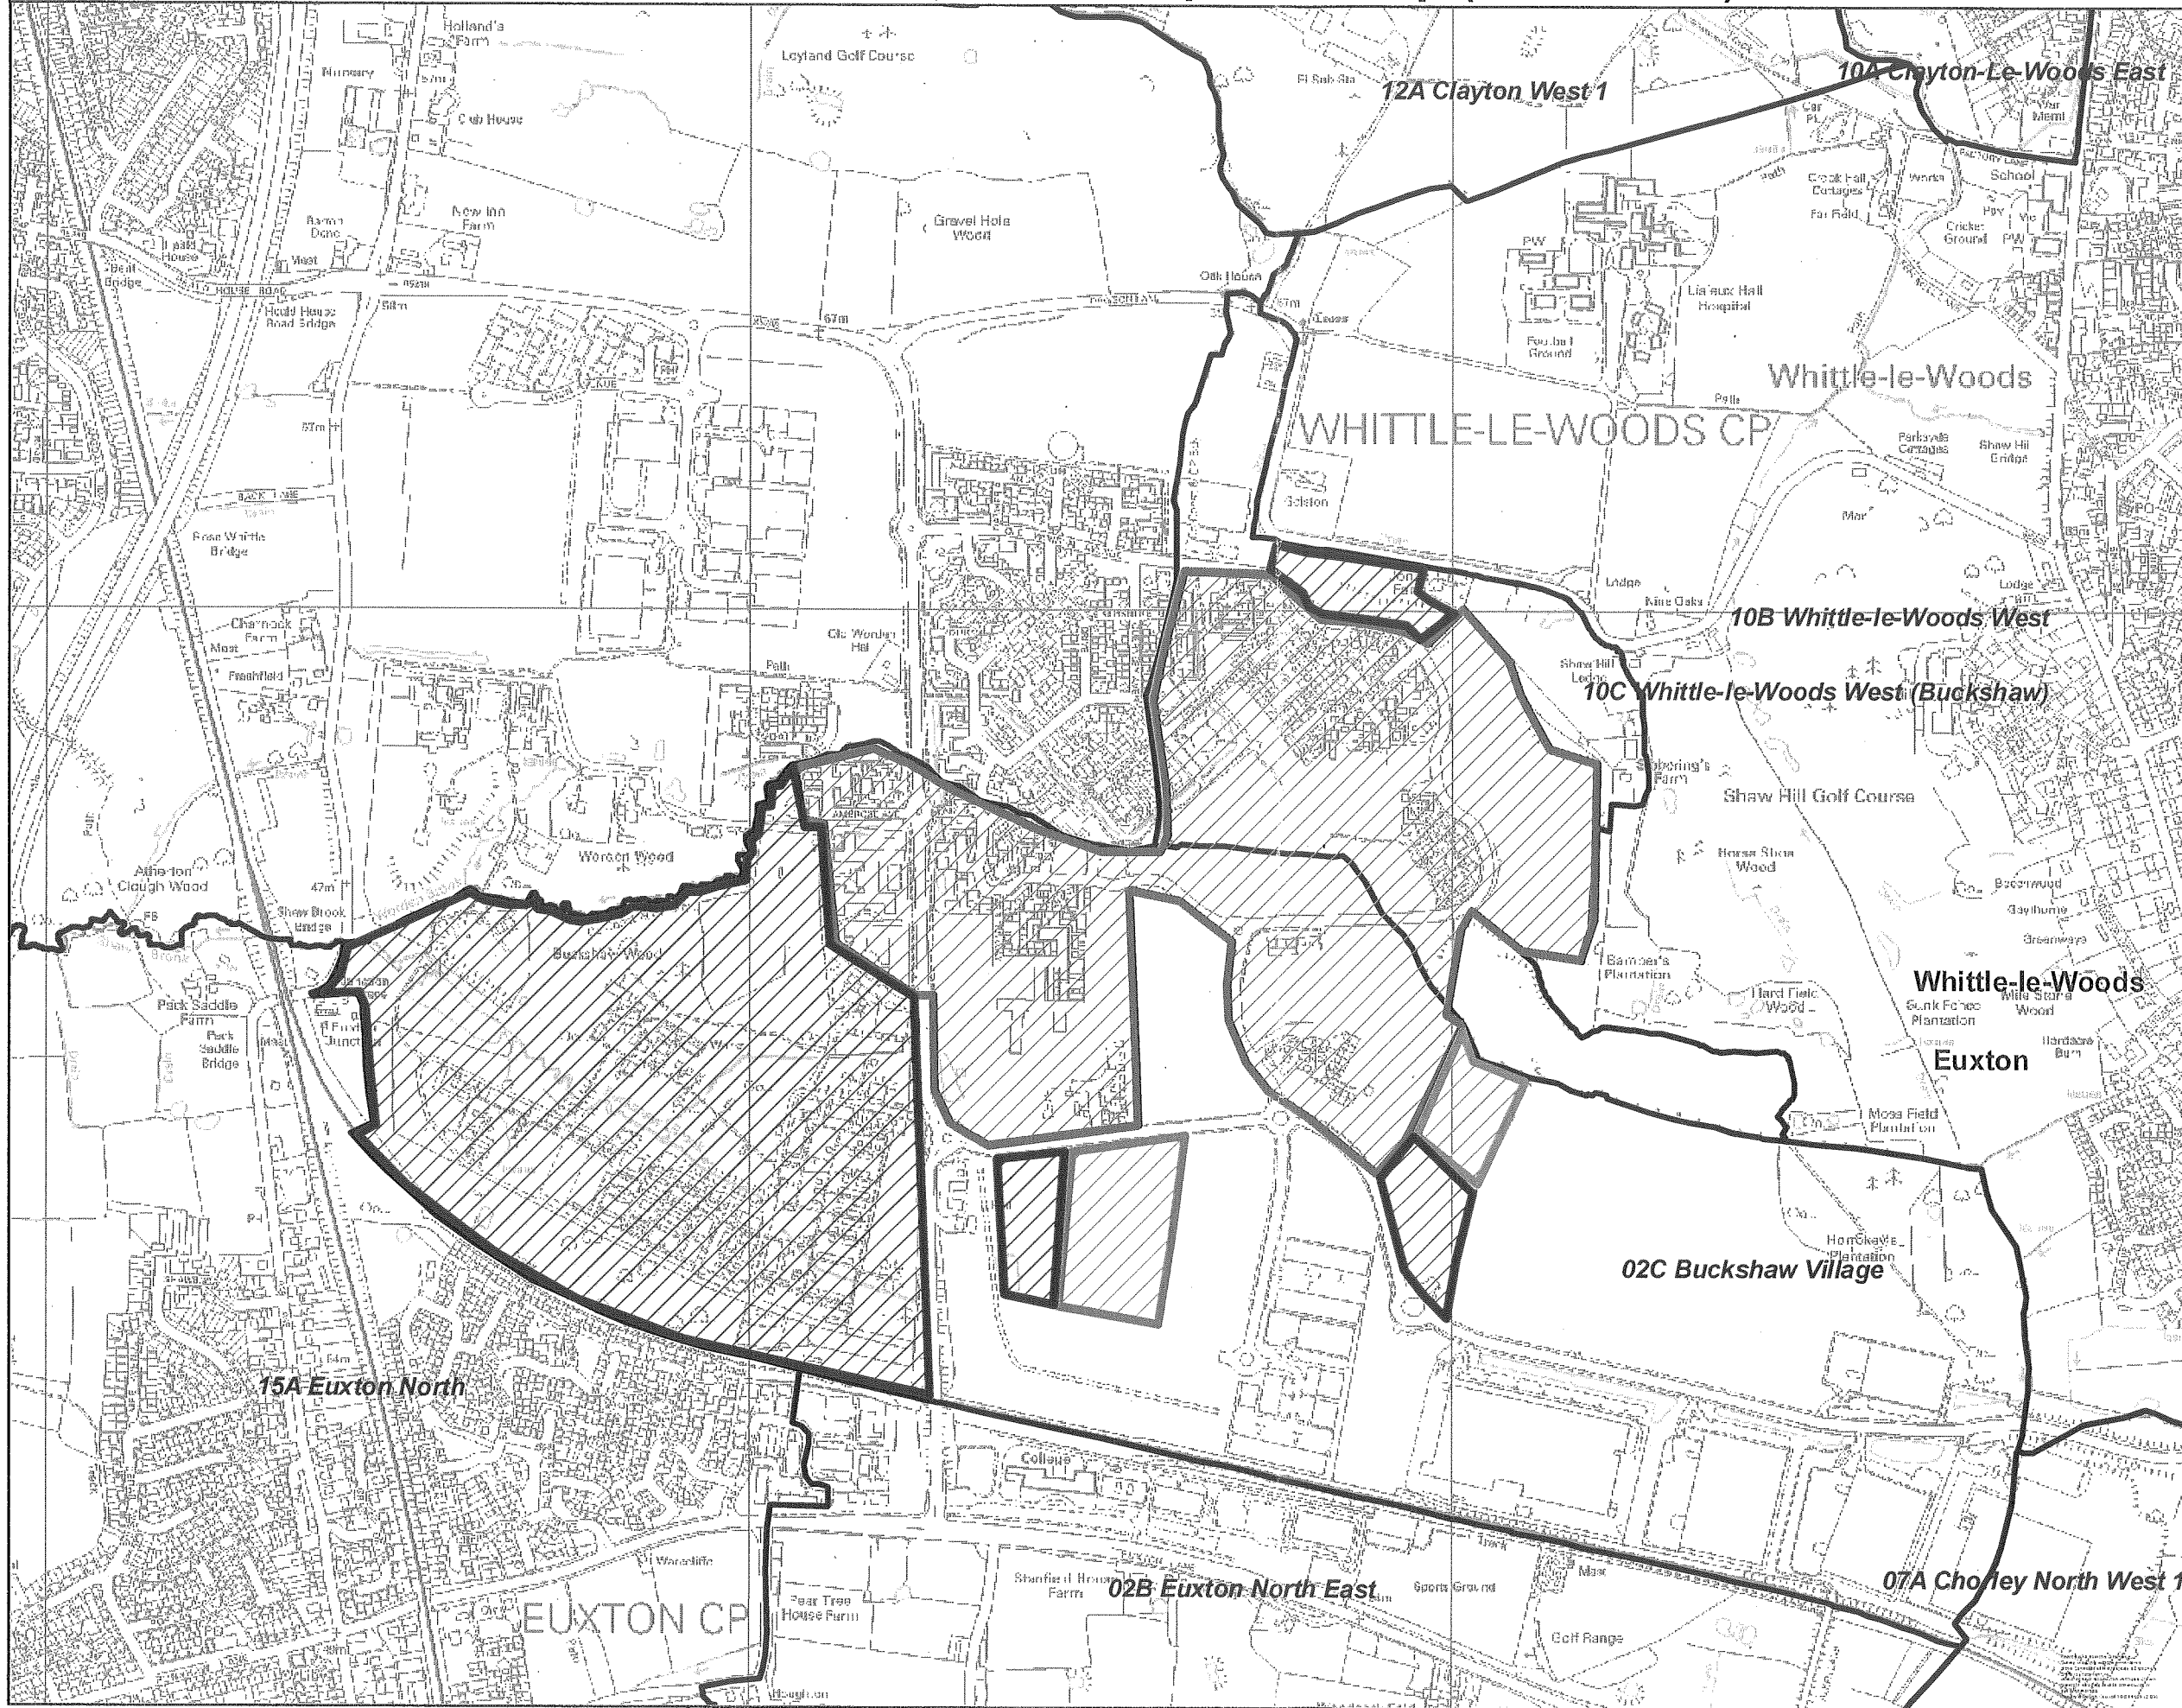

Buckshaw Village - development map (19/11/2010)

Development

 Built or Under construction
1809 Dwellings

 Proposed
225 Dwellings

 Future
1007 Dwellings

 Parishes

 Polling Districts

Chorley Council

1:12,500